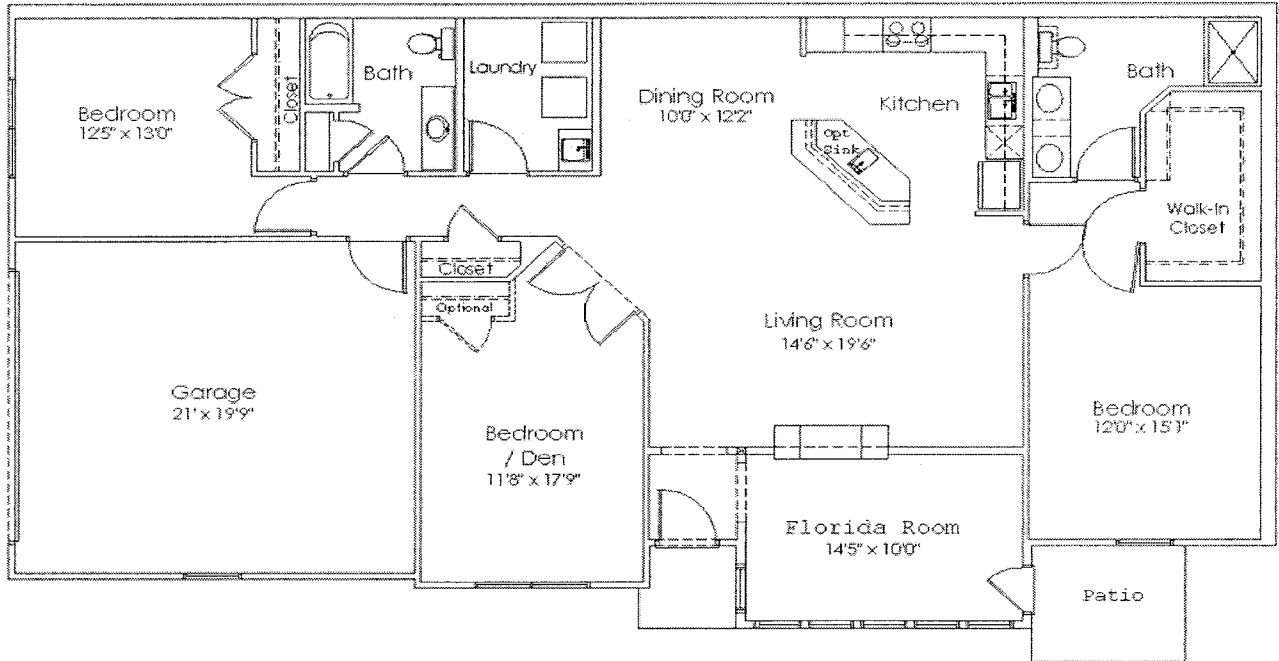

SCIOTO STATION CONDOMINIUMS

Spacious Floorplans

Living Area: 1,833 Sq. Ft.

Storage Area: 230 Sq. Ft.

Garage: 429 Sq. Ft.

Bellvue

Regent